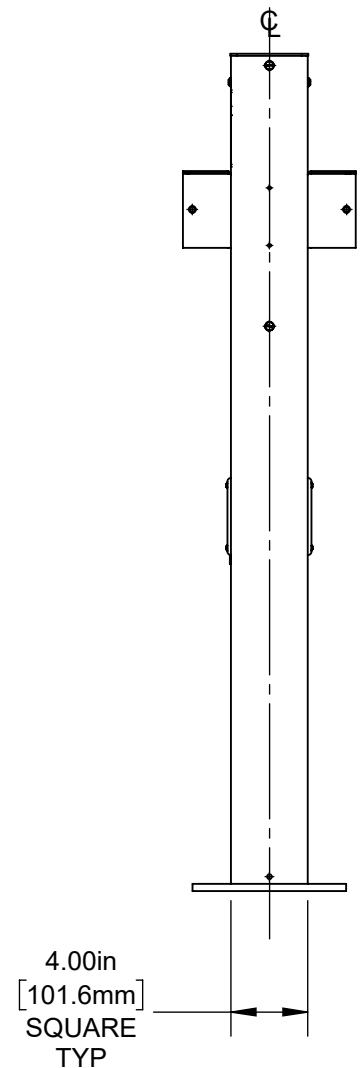

4

3

2

1

CATALOG # EVPED-2
 EVSE PEDESTAL SYSTEM WITH
 PROVISION TO MOUNT
 UP TO (2) LEVEL 2 EVSE
 CHARGING STATIONS.

UNLESS OTHERWISE SPECIFIED:
 DO NOT SCALE DRAWING.
 ALL DIMENSIONS ARE IN INCHES.
 ALL ANGLES ARE IN DEGREES.

TOLERANCES	
INCH	METRIC
.XX ± .01	.X ± .2 mm
.XXX ± .005	.XX ± .1 mm

TITLE:
**EVPED-2 PEDESTAL DRAWING
 TO MOUNT CHARGING STATION**

ANGLES: ± 1/2°

DWG NO.
CATSTD-EVPED-002-D01

THIRD ANGLE PROJECTION

SIZE	SCALE:1:10	SHEET 1 OF 1	REV
B	Copyright 2019. Unpublished. All Rights Reserved.		1