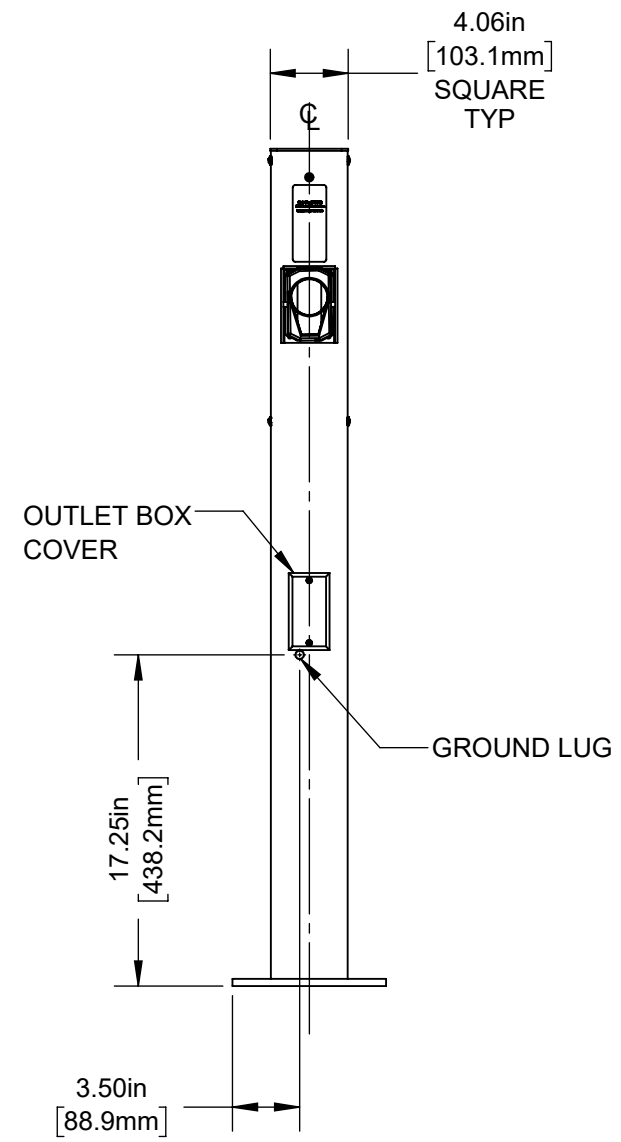

4

3

2

1

CATALOG # EVPED-2
 EVSE PEDESTAL SYSTEM WITH
 PROVISION TO MOUNT
 UP TO (2) LEVEL 2 EVSE
 CHARGING STATIONS.

UNLESS OTHERWISE SPECIFIED:
 DO NOT SCALE DRAWING.
 ALL DIMENSIONS ARE IN INCHES.
 ALL ANGLES ARE IN DEGREES.

TOLERANCES	
INCH	METRIC
.XX ± .01	.X ± .2 mm
.XXX ± .005	.XX ± .1 mm

TITLE:
**EVPED-2 PEDESTAL DRAWING
 TO MOUNT CHARGING STATION**

ANGLES: ± 1/2°

DWG NO.
CATSTD-EVPED-002-D01

THIRD ANGLE PROJECTION

SIZE	SCALE:1:10	SHEET 1 OF 1	REV
B	Copyright 2019. Unpublished. All Rights Reserved.		1