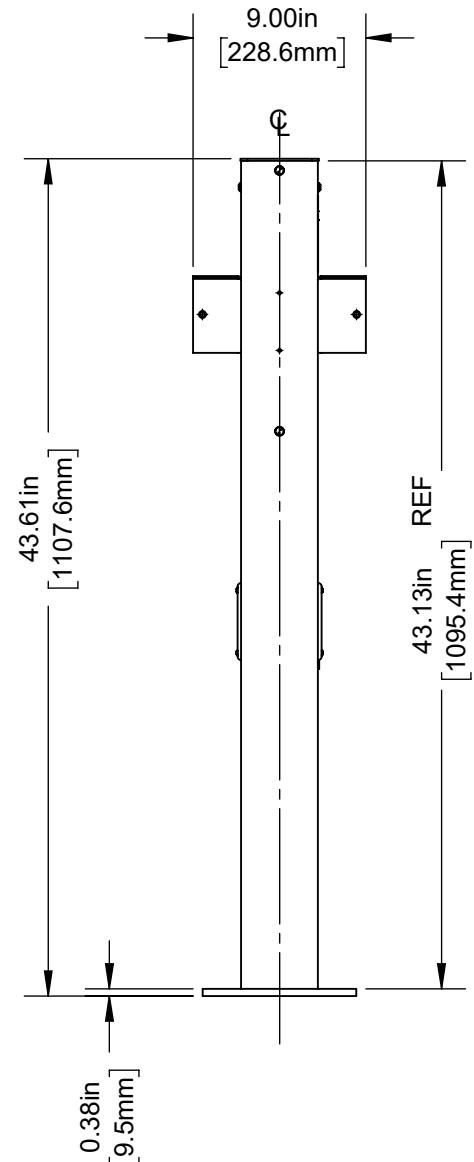

4

3

2

1

CATALOG # EVPED-2
 EVSE PEDESTAL SYSTEM WITH
 PROVISION TO MOUNT
 UP TO (2) LEVEL 2 EVSE
 CHARGING STATIONS.

UNLESS OTHERWISE SPECIFIED:
 DO NOT SCALE DRAWING.
 ALL DIMENSIONS ARE IN INCHES.
 ALL ANGLES ARE IN DEGREES.

TOLERANCES	
INCH	METRIC
.XX ± .01	.X ± .2 mm
.XXX ± .005	.XX ± .1 mm

TITLE:
**EVPED-2 PEDESTAL DRAWING
 TO MOUNT CHARGING STATION**

ANGLES: ± 1/2°

DWG NO.
CATSTD-EVPED-002-D01

THIRD ANGLE PROJECTION

SIZE	SCALE:1:10	SHEET 1 OF 1	REV
B	Copyright 2019. Unpublished. All Rights Reserved.		1