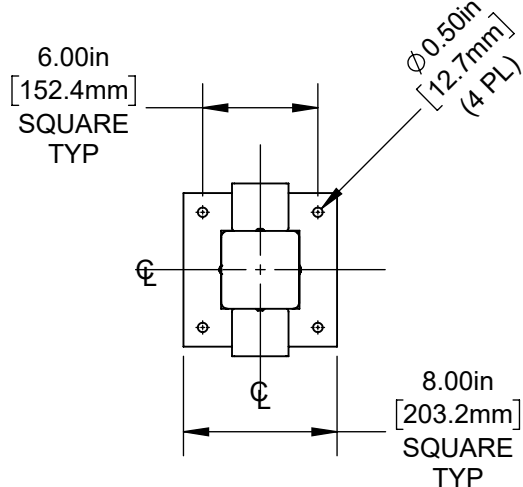

4

3

2

1

CATALOG # EVPED-2
 EVSE PEDESTAL SYSTEM WITH
 PROVISION TO MOUNT
 UP TO (2) LEVEL 2 EVSE
 CHARGING STATIONS.

UNLESS OTHERWISE SPECIFIED:
 DO NOT SCALE DRAWING.
 ALL DIMENSIONS ARE IN INCHES.
 ALL ANGLES ARE IN DEGREES.

TOLERANCES	
INCH	METRIC
.XX ± .01	.X ± .2 mm
.XXX ± .005	.XX ± .1 mm

TITLE:
**EVPED-2 PEDESTAL DRAWING
 TO MOUNT CHARGING STATION**

ANGLES: ± 1/2°

DWG NO.
CATSTD-EVPED-002-D01

THIRD ANGLE PROJECTION

SIZE	SCALE:1:10	SHEET 1 OF 1	REV
B	Copyright 2019. Unpublished. All Rights Reserved.		1